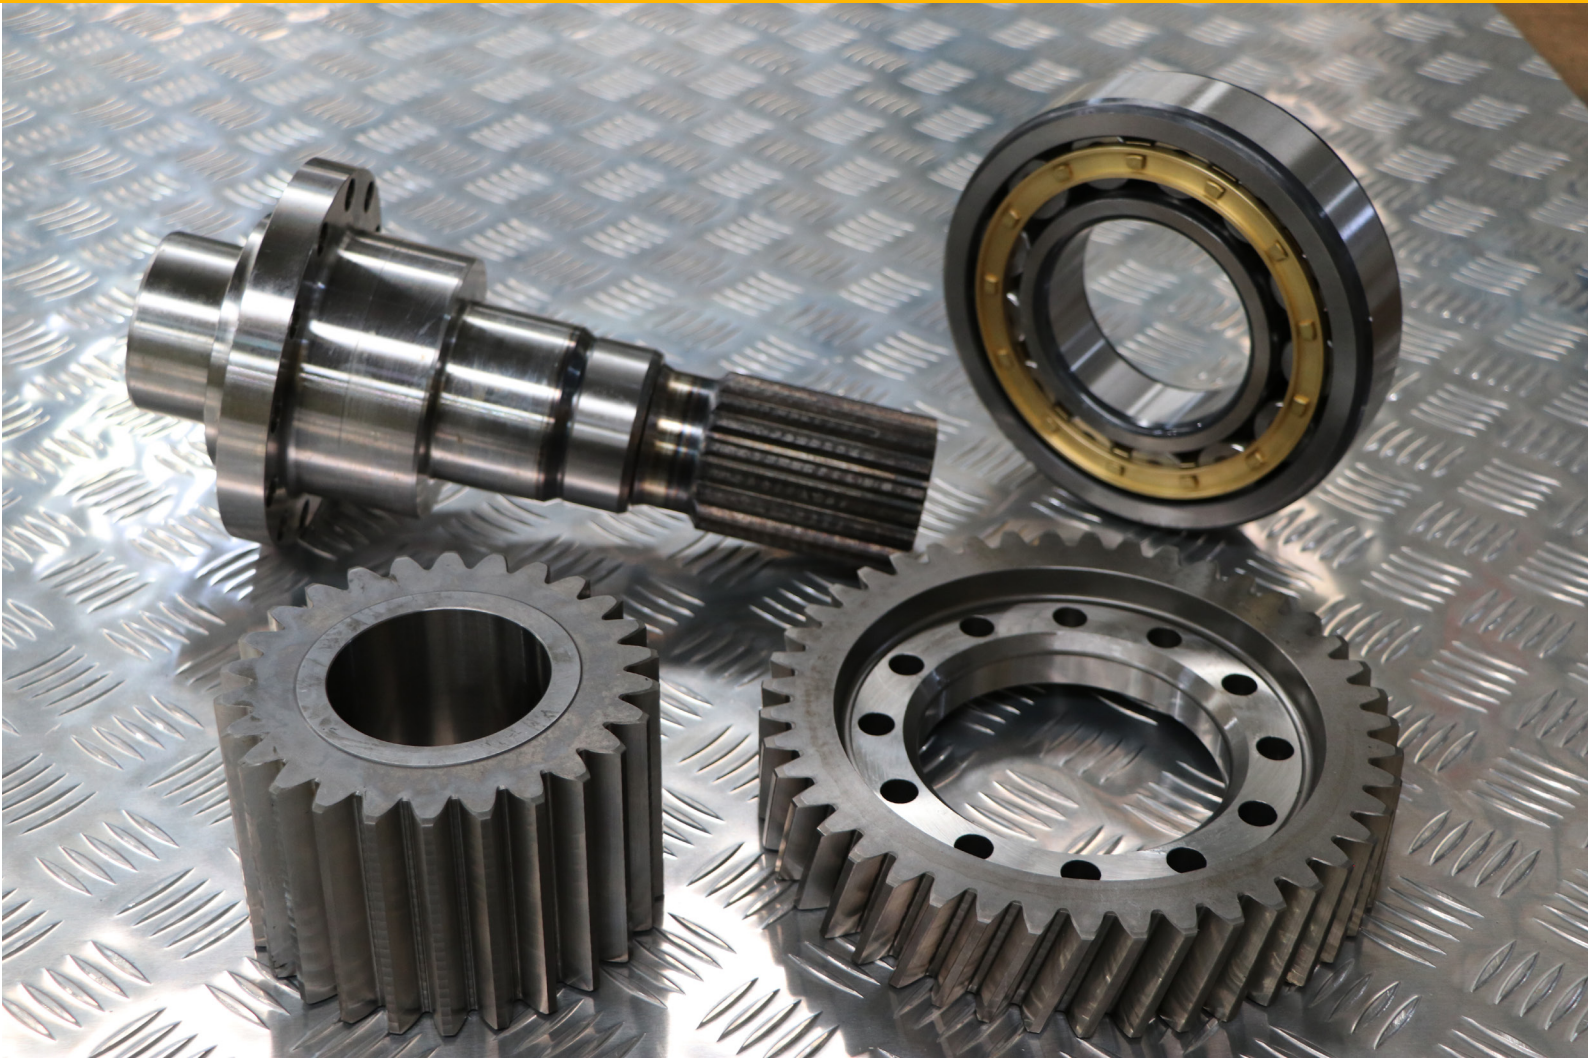

Kessler Axle and Transmission Parts

NEPEAN Transport is an authorised distributor of Kessler OEM Mining axle and transmission parts in Australia. We offer 100% genuine Kessler parts with service technicians on the ground in Australia.

Kessler manufactures axles, transfer cases and transmissions for heavy-duty off-highway applications. They specialise in axles with capacity above 50,000kgs, particularly those for underground mining trucks and loaders.

NEPEAN Transport supports mining and transport customers across Australia with genuine OEM parts for the repair and overhaul of Kessler axles, transfer cases and transmissions.

We hold extensive inventory of spare parts in both WA and NSW which allows us to minimise the downtime on critical equipment. Our customer service and technical support will ensure that your machinery downtime is kept to the absolute minimum.